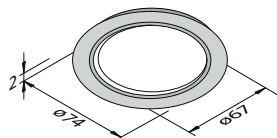

EMOTION LED VERLICHTING - 12V

MOONLIGHT EMOTION LED SETS

Toepassing: inbouw/opbouw.
Lichtkleur: 3000 - 6000K.
CRI: 80RA.
IP code: IP20.
Uitwendig: ø 74 mm.
Randdikte: 2 mm.
Sparing: ø 67 mm.
Inbouwdiepte: 12 mm.
Aansluitkabel: 2000 mm.

F 3000K tot 6000K 297 LUMEN 3,6W 12V

VERLICHTING

MOONLIGHT EMOTION LED SETS

Sets met kleur/dim-controller met afstandsbediening, met houder.