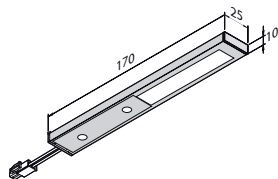

RETTANGOLO EMOTION LED ZWART

Toepassing: onderbouw.
Behuizing: aluminium.
Lichtkleur: 3000 - 6500K.
CRI: 80RA.
IP code: IP20.
Lengte: 170 mm.
Breedte: 25 mm.
Hoogte: 10 mm.
Aansluitkabel: 1800 mm.