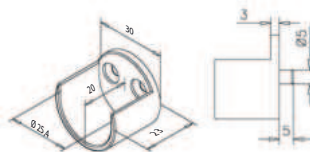

MAKSI RELING - ROEDEHOUDER S-508B

ø 25,4 mm.

MRS508B	Rvs	€15,-
MRS508BC	Chroom	€15,-
MRS508BA	Antraciet	€21,-