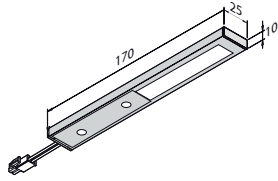

EMOTION LED VERLICHTING - 12V

RETTANGOLO EMOTION LED

Toepassing: onderbouw.
Behuizing: aluminium.
Lichtkleur: 3000 - 6500K.
CRI: 80RA.
IP code: IP20.
Lengte: 170 mm.
Breedte: 25 mm.
Hoogte: 10 mm.
Aansluitkabel: 1800 mm.

G
3000K tot 6500K
285 LUMEN
3,1W
12V

VERLICHTING

RETTANGOLO EMOTION LED SETS

Sets met (dimbare) led trafo, met kleur/dim-controller, met afstandsbediening met houder.
Let op! Emotion verlichting kan alleen bediend worden met de emotion bediening, niet met andere schakelaars!